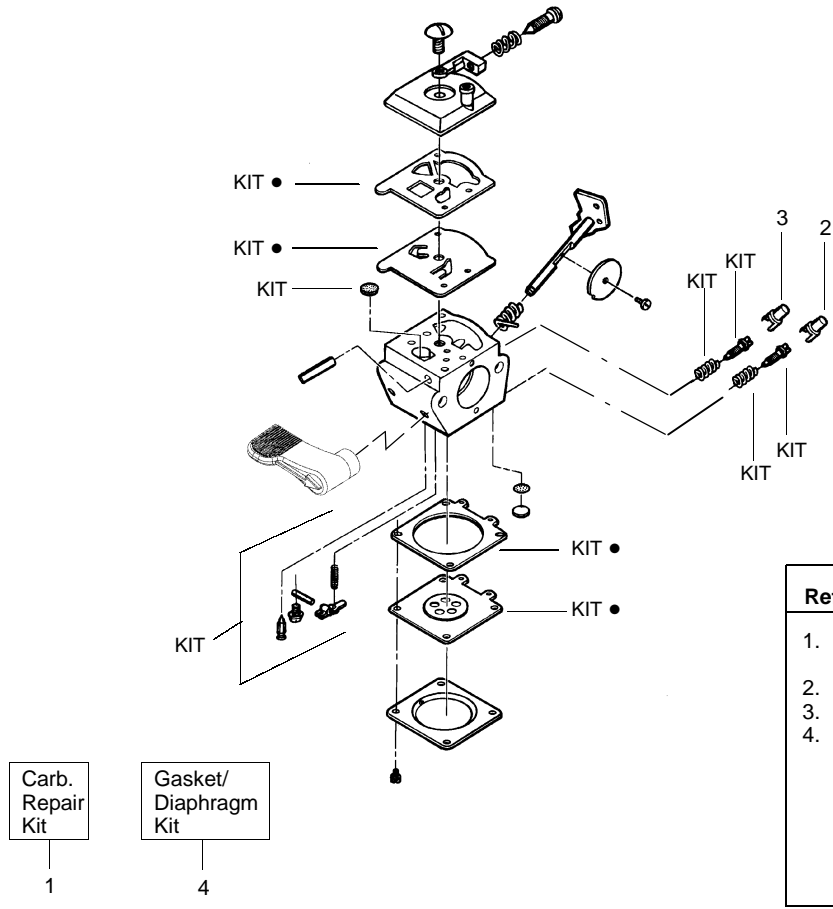

Kit - Carburetor Assembly No. 530071565 - WT619

Ref.	Part No.	Description
1.	530069824	Carburetor Repair Kit (KIT= Indicates Contents)
2.	530038478	Limiter Cap -Low (tan)
3.	530038479	Limiter Cap-High (brown)
4.	530069844	Gasket/Diaphragm Kit (●=Indicates Contents)

✓ = NEW PART NUMBER FOR THIS IPL   ★ = REFER TO THE SERVICE REFERENCE INDICATED FOR MORE INFORMATION. (LOCATED AT END OF IPL)
● = THESE PARTS ARE ILLUSTRATED FOR CLARITY.   ORDER COMPLETE ASSEMBLY.