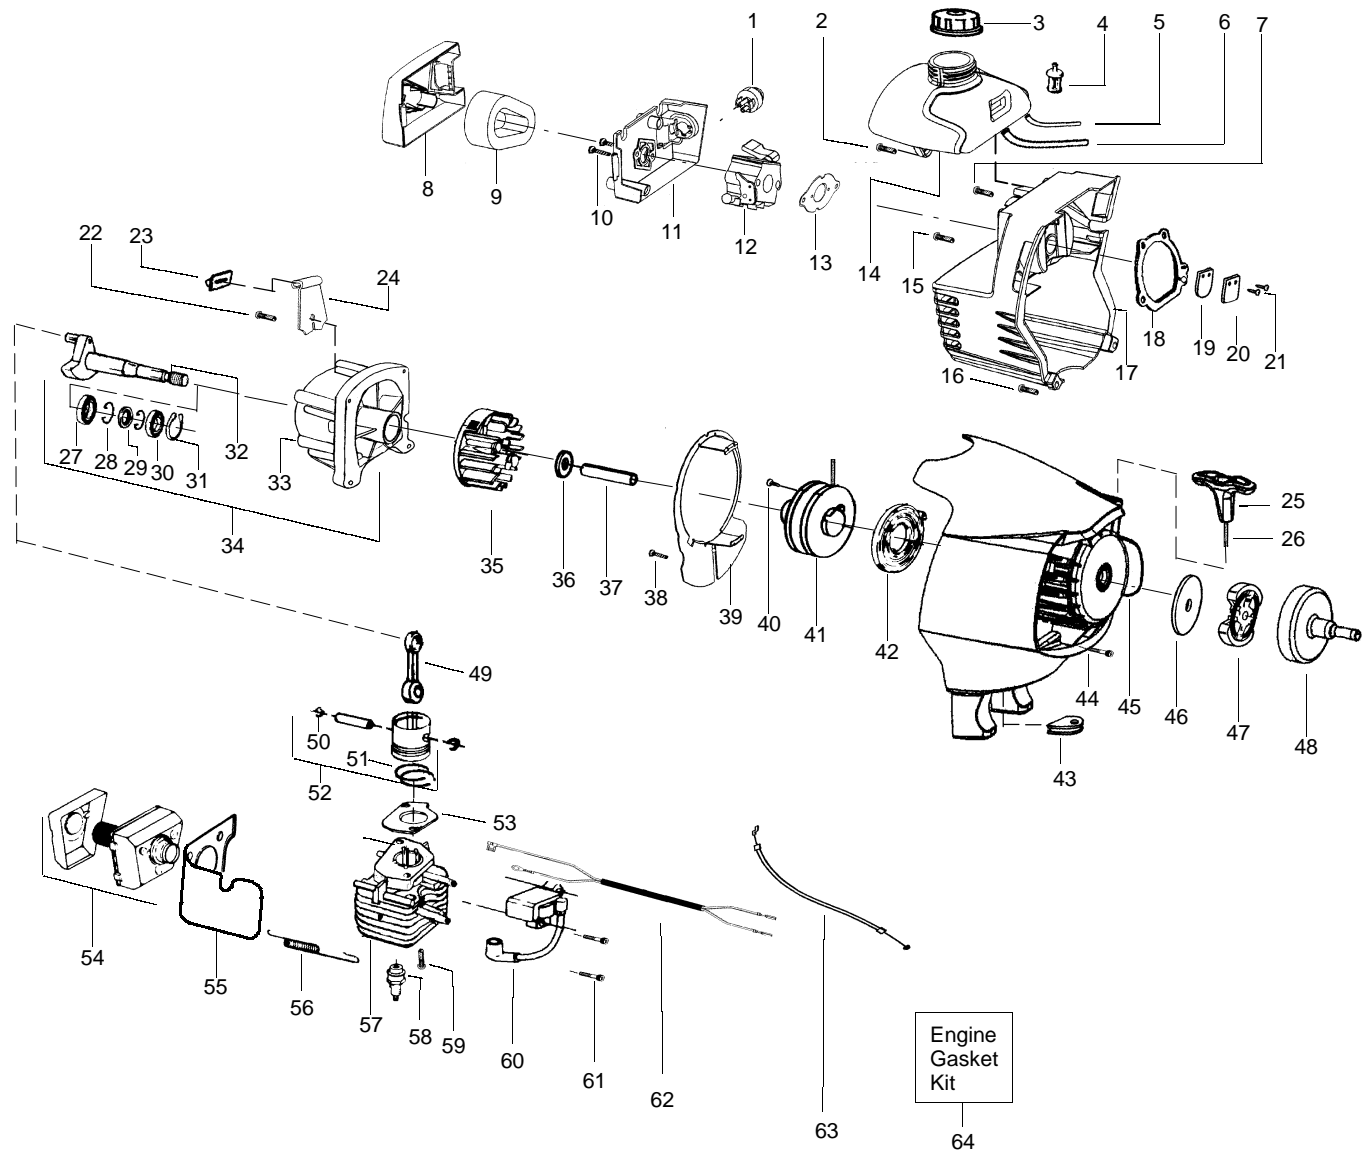

**⚠ WARNING**  
All repairs, adjustments and maintenance not described in the Operator's Manual must be performed by qualified service personnel.

Ref.	Part No.	Description	Ref.	Part No.	Description	Ref.	Part No.	Description
1.	530015805	Screw-Alignment	20.	530095816	Washer	39.	530015820	Bolt
2.	530015886	Screw	21.	530016240	Washer-Belleville	40.	530016118	Wingnut
3.	530054837	Hsg.-Throttle (right)	22.	530015793	Nut-Flange			
4.	530071553	Hsg.-Throttle (left)	23.	530016309	Screw			
5.	530054943	Assy-Front Wire	24.	530016371	Screw			
6.	530055724	Assy-Front Wire (Upper)	25.	530071532	Assy.-Driveshaft			
7.	530071356	Kit-Switch	26.	530095938	Shaft-Flex Drive			
8.	530015770	Screw	27.	530055394	Clamp-Harness (lower)			
9.	530055392	Clamp-Harness (upper)	28.	530056236	Assy-Trigger			
10.	530015791	Screw	29.	530015886	Screw			
11.	530094572	Bracket-Handlebar	30.	530092085	Shoulder Strap			
12.	530096011	Assy.-Handlebar (incl. grip, decal)	31.	530053244	Assy.-Head TNG VI (incl. 32-35)			Not Shown
13.	530012207	Clamp-Handlebar	32.	530095772	Assy.-Hub/Arbor			
14.	530095812	Bracket-Shield	33.	530053241	Spring			
15.	530071406	Kit-Gearbox	34.	530401957	Retainer			
16.	530016312	Screw	35.	530071555	Kit-Spool TNG VI			
17.	530071531	Kit-Metal Shield	36.	530069779	Kit-Shield Assy. (incl. 37-40)			
18.	530095815	Dust cup	37.	530052285	Limiters-Line			
19.	530054865	Assy.-Weedblade	38.	530015805	Screw			
								Operator Manual (Scan) (Euro)
							530086833	Decal-Shaft Warning
							530086834	Decal-Handlebar
							530056194	Decal-Blade Direction
							530029064	

✓ = NEW PART NUMBER FOR THIS IPL

\* = REFER TO THE SERVICE REFERENCE INDICATED FOR MORE INFORMATION. (LOCATED AT END OF IPL)

PARTS LIST NO. <b>530088087</b>		<b>McCULLOCH® PARTS LIST</b>	MODEL(s) <b>Trim Mac 323S</b>
DATE <b>2/19/02</b>	Replaces 530088087 - 1/17/02		<b>Note:</b> Illustration may differ from actual model due to design changes