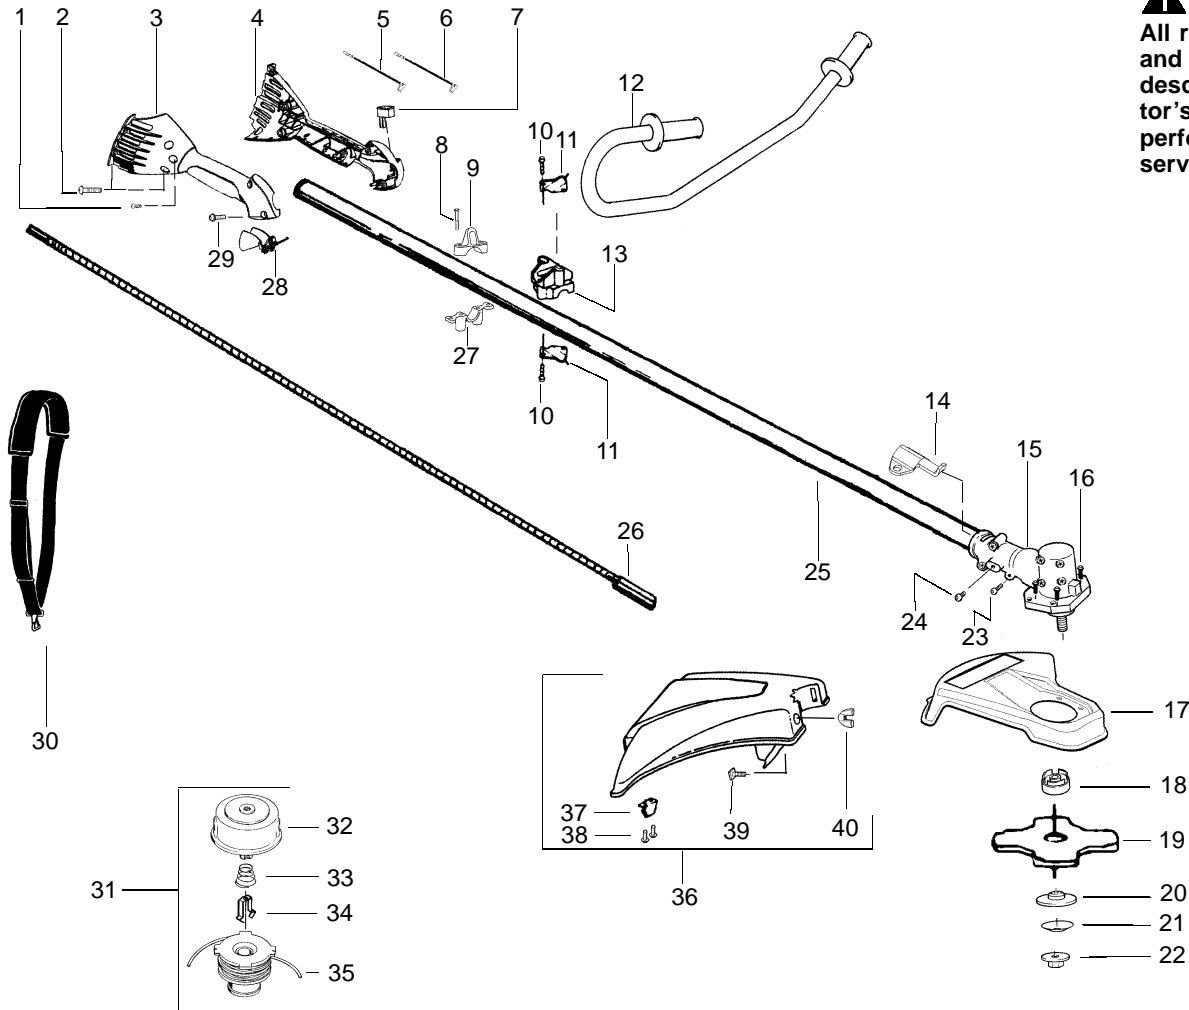

**⚠ WARNING**  
All repairs, adjustments and maintenance not described in the Operator's Manual must be performed by qualified service personnel.

Ref.	Part No.	Description	Ref.	Part No.	Description	Ref.	Part No.	Description
1.	530015805	Screw-Alignment	20.	530095816	Washer	39.	530015820	Bolt
2.	530015886	Screw	21.	530016240	Washer-Belleville	40.	530016118	Wingnut
3.	530054837	Hsg.-Throttle (right)	22.	530015793	Nut-Flange			
4.	530071553	Hsg.-Throttle (left)	23.	530016309	Screw			
5.	530054943	Assy-Front Wire	24.	530016371	Screw			
6.	530055724	Assy-Front Wire (Upper)	25.	530071532	Assy.-Driveshaft			
7.	530071356	Kit-Switch	26.	530095938	Shaft-Flex Drive			
8.	530015770	Screw	27.	530055394	Clamp-Harness (lower)			
9.	530055392	Clamp-Harness (upper)	28.	530056236	Assy-Trigger			
10.	530015791	Screw	29.	530015886	Screw			
11.	530094572	Bracket-Handlebar	30.	530092085	Shoulder Strap			
12.	530096011	Assy.-Handlebar (incl. grip, decal)	31.	530053244	Assy.-Head TNG VI (incl. 32-35)			Not Shown
13.	530012207	Clamp-Handlebar	32.	530095772	Assy.-Hub/Arbor			
14.	530095812	Bracket-Shield	33.	530053241	Spring			
15.	530071406	Kit-Gearbox	34.	530401957	Retainer			
16.	530016312	Screw	35.	530071555	Kit-Spool TNG VI			
17.	530071531	Kit-Metal Shield	36.	530069779	Kit-Shield Assy. (incl. 37-40)			
18.	530095815	Dust cup	37.	530052285	Limiters-Line			
19.	530054865	Assy.-Weedblade	38.	530015805	Screw			
								Operator Manual (Scan) (Euro)
							530086833	Decal-Shaft Warning
							530086834	Decal-Handlebar
							530056194	Decal-Blade Direction
							530029064	

✓ = NEW PART NUMBER FOR THIS IPL

\* = REFER TO THE SERVICE REFERENCE INDICATED FOR MORE INFORMATION. (LOCATED AT END OF IPL)

PARTS LIST NO. <b>530088087</b>		<b>McCULLOCH® PARTS LIST</b>	MODEL(s) <b>Trim Mac 323S</b>
DATE <b>2/19/02</b>	Replaces 530088087 - 1/17/02		<b>Note:</b> Illustration may differ from actual model due to design changes